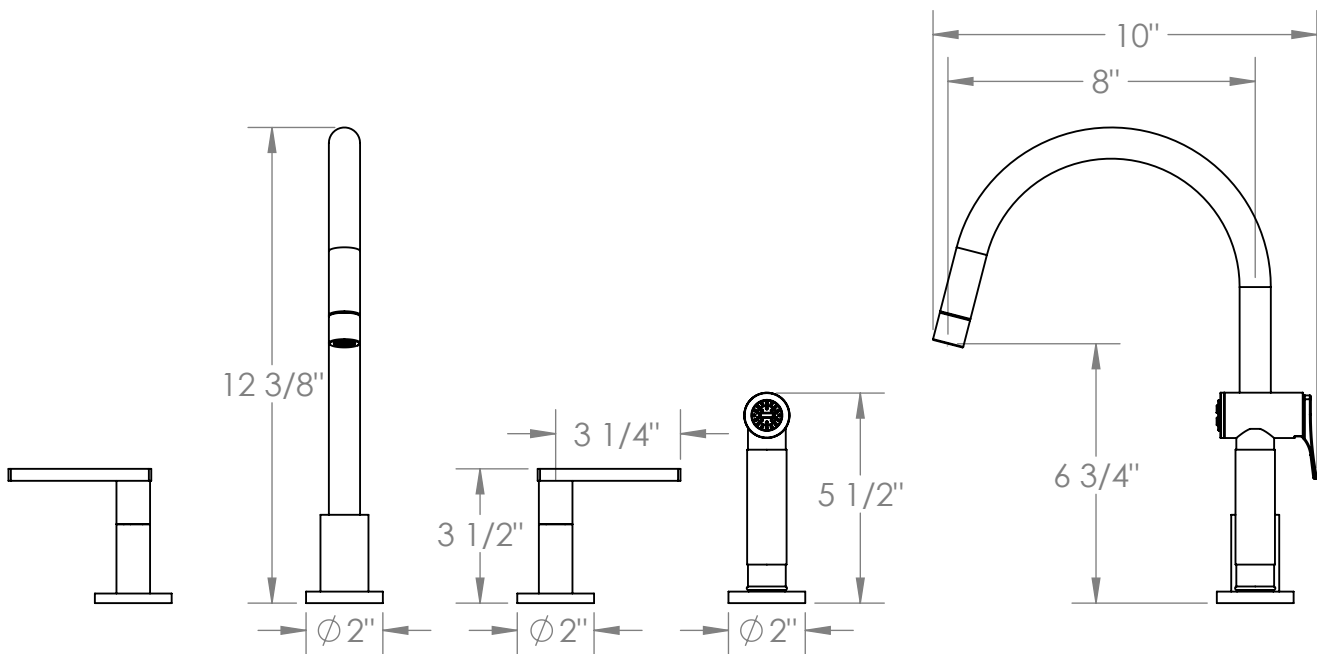

70-7.1G-RNS4

Deck Mounted 4 Hole Kitchen Set
Includes Side Spray and Gooseneck Spout
Faucet Flow Rate: 1.75 GPM

Meets the applicable requirements of ASME A112.18.1-2005/CSA B125.1-05, entitled "Plumbing Supply Fittings"

70-7.1G-RNK8

Deck Mounted 4 Hole Kitchen Set
Includes Side Spray and Gooseneck Spout
Faucet Flow Rate: 1.75 GPM

Meets the applicable requirements of ASME A112.18.1-2005/CSA B125.1-05, entitled "Plumbing Supply Fittings"