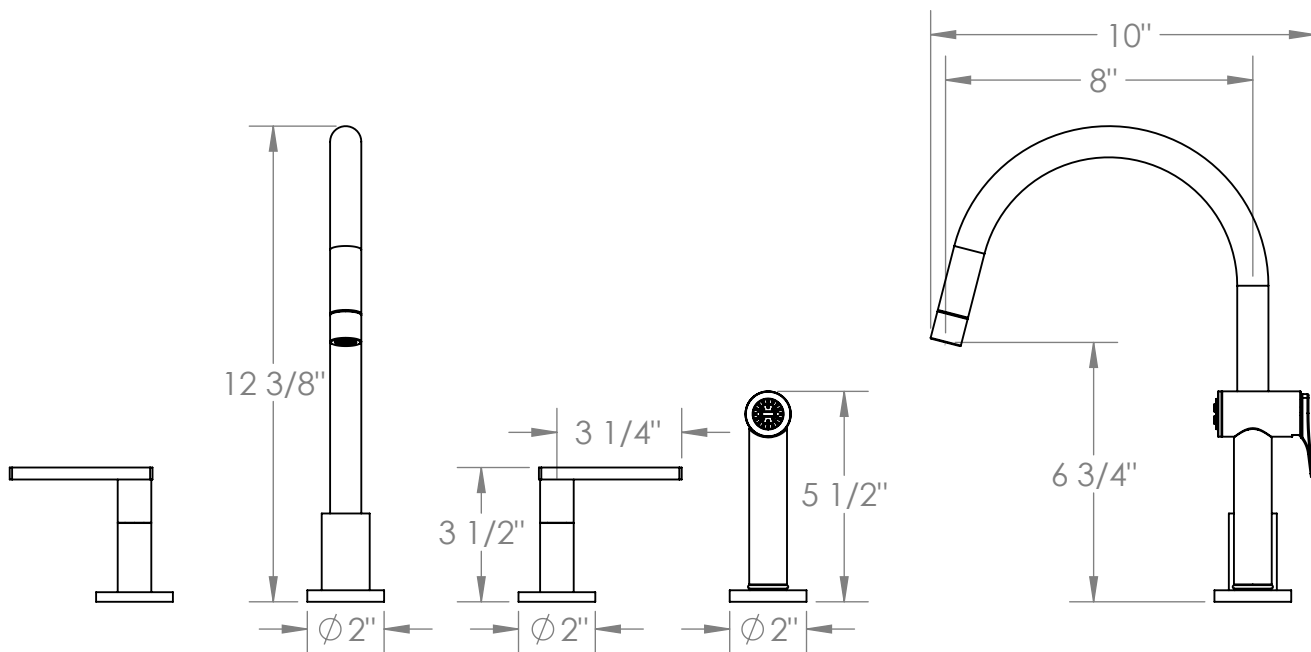

70-7.1G-RNS4

Deck Mounted 4 Hole Kitchen Set
Includes Side Spray and Gooseneck Spout
Faucet Flow Rate: 1.75 GPM

Meets the applicable requirements of ASME A112.18.1-2005/CSA B125.1-05, entitled "Plumbing Supply Fittings"

70-7.1G-RNK8

Deck Mounted 4 Hole Kitchen Set
Includes Side Spray and Gooseneck Spout
Faucet Flow Rate: 1.75 GPM

Meets the applicable requirements of ASME A112.18.1-2005/CSA B125.1-05, entitled "Plumbing Supply Fittings"